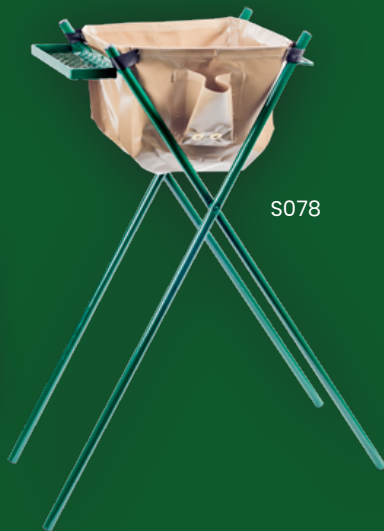

CAMP Add-Ons KITCHENS

56

S077/D

Item code	S077/D
Name	Dishwash Stand
Size	With two basins and one drying rack

S078

Item code	S078
Name	Bundu wash basin stand
Material	PVC Basin Complete

S167/ S168

Item code	S167
Name	10L Fold Up Basin
Item code	S168
Name	5L Fold Up Basin